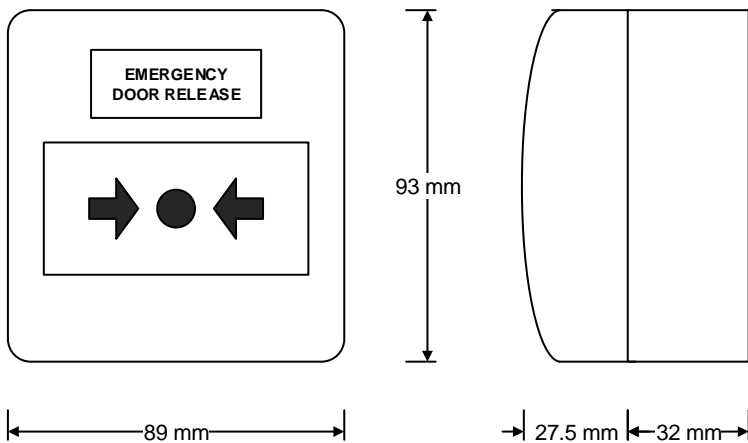

3E0750N-DP

Overview

The 3E0750N-DP is designed for emergency use only, upon activation of the resettable panel, power is permanently removed to the electronic locking device thus ensuring the door is unlocked allowing free egress.

Dimensions (mm) :

- Proven Reliability
- Emergency Override
- EN54 Compliant
- Double Pole
- Resettable

IMPORTANT: This product is for use in 12Vdc and 24Vdc applications only and should only be installed by a qualified person

Technical Data

Voltage	30Vdc Max
Current Rating	2A Max
Ingress Protection	IP24D
Operating Temperature	-10°C to 55°C
Weight	110/160g
Legend	EMERGENCY DOOR RELEASE
Dimensions	93 x 89 x 59.5mm
Material	ABS Polymer Carbonate
Finish	Green RAL6016

Ordering information:

3E0750N-DP

Double pole Resettable breakglass, Surface mount, Green