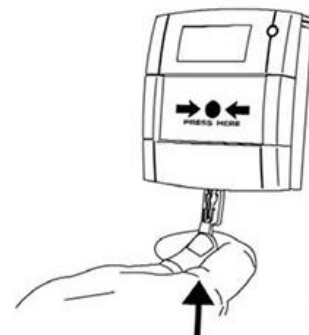

3E0750N-DP

Overview

The 3E0750N-DP is designed for emergency use only, upon activation of the resettable panel, power is permanently removed to the electronic locking device thus ensuring the door is unlocked allowing free egress.

Compliant to EN1154-11 and equipped with a deformable panel for ease of reset and test key for periodical testing. The product is supplied with push on connectors ensuring ease of commissioning.

The unit is available for flush or surface mount installations with a range of accessories to compliment.

Dimensions (mm) :

- Proven Reliability
- Emergency Override
- EN54 Compliant
- Double Pole
- Resettable

IMPORTANT: This product is for use in 12Vdc and 24Vdc applications only and should only be installed by a qualified person

Technical Data

Voltage	30Vdc Max
Current Rating	2A Max
Ingress Protection	IP24D
Operating Temperature	-10°C to 55°C
Weight	110/160g
Legend	EMERGENCY DOOR RELEASE
Dimensions	93 x 89 x 59.5mm
Material	ABS Polymer Carbonate
Finish	Green RAL6016