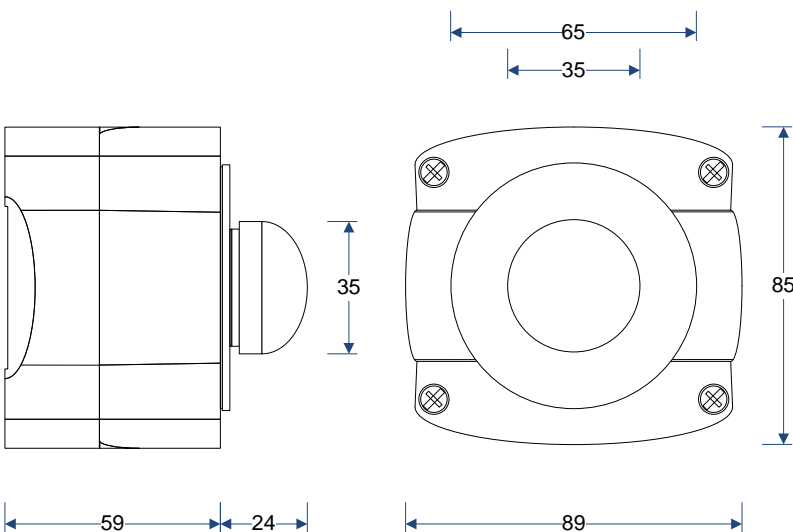

3E0657-GB-PTO

Overview

The 3E0657-GB-PTO is just one of the variants in the range of high impact, externally rated surface mount buttons. The robust two part cross polymer housing incorporates an integral gasket that seals the unit to IP66, coupled with the original green dome, makes the unit an effective and reliable solution for external egress and other outdoor switching applications.

The housings are available in two colour combinations – grey lid with a black base and black base with a highly contrasting yellow lid. Both models are easily identifiable to the user. The base incorporates pre-moulded conduit knockouts (both M16 and M20), these aid installation by ensuring effective cable management.

Dimensions (mm) :

- IP66 Ingress protection
- Impact rating – 20J
- Momentary contact
- RoHS Compliant
- M16/20 pre-moulded conduit knockouts

Technical (switch)

| | |
|--------------------------|--------------------------------------|
| Current rating | 2A max resistive at 12/24Vdc |
| Insulation resistance | 1GΩ |
| Life (electrical) | 100,000 cycles 20° / 50,000 @ 70° |
| Contact resistance | 25mΩ |
| Ingress protection | IP67 |
| Impact rating | 20J |
| Shock | 50g |
| Operating temp. °C | -40°C to +125°C |
| Body / actuator material | Zinc alloy |
| Contact / terminal | Fine silver / tin plate nickel |
| Travel | 2.5mm |
| Life (mechanical) | 2 x 10 ⁶ cycles (nominal) |
| Operating force | 7N |
| Contact bounce | 5ms |
| Circuit form (Form Z) | |