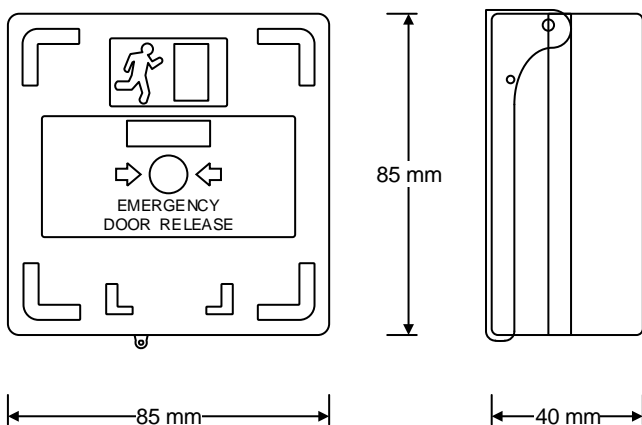

3E0784-TP

Overview

The 3E0784-TP is a triple pole resettable breakglass designed for emergency use only. Upon activation of the resettable panel, power is permanently removed to the electronic locking device thus ensuring the door remains unlocked allowing free egress.

Dimensions (mm) :

- **Resettable**
- **Dual-Colour Indication (Red and Green)**
- **12/24Vdc**
- **Triple Pole**
- **c/w buzzer**

IMPORTANT: This product is for use in 12Vdc and 24Vdc applications only and should only be installed by a qualified person

Technical Data

Buzzer	Silent, Interval, Continuous wailing
Power Supply	DC 12V-DC 24V
Screws	M3 x 16
Output	N/O, N/C, COM
Legend	EMERGENCY DOOR RELEASE
Dimensions	85 x 85 x 40mm
Material	ABS Polymer Carbonate
Indicator	Dual Colour (red and green)

Equipped with visual and audible indicators

Ordering information:

3E0784-TP

Resettable call point c/w cover, buzzer and Led's, surface mount